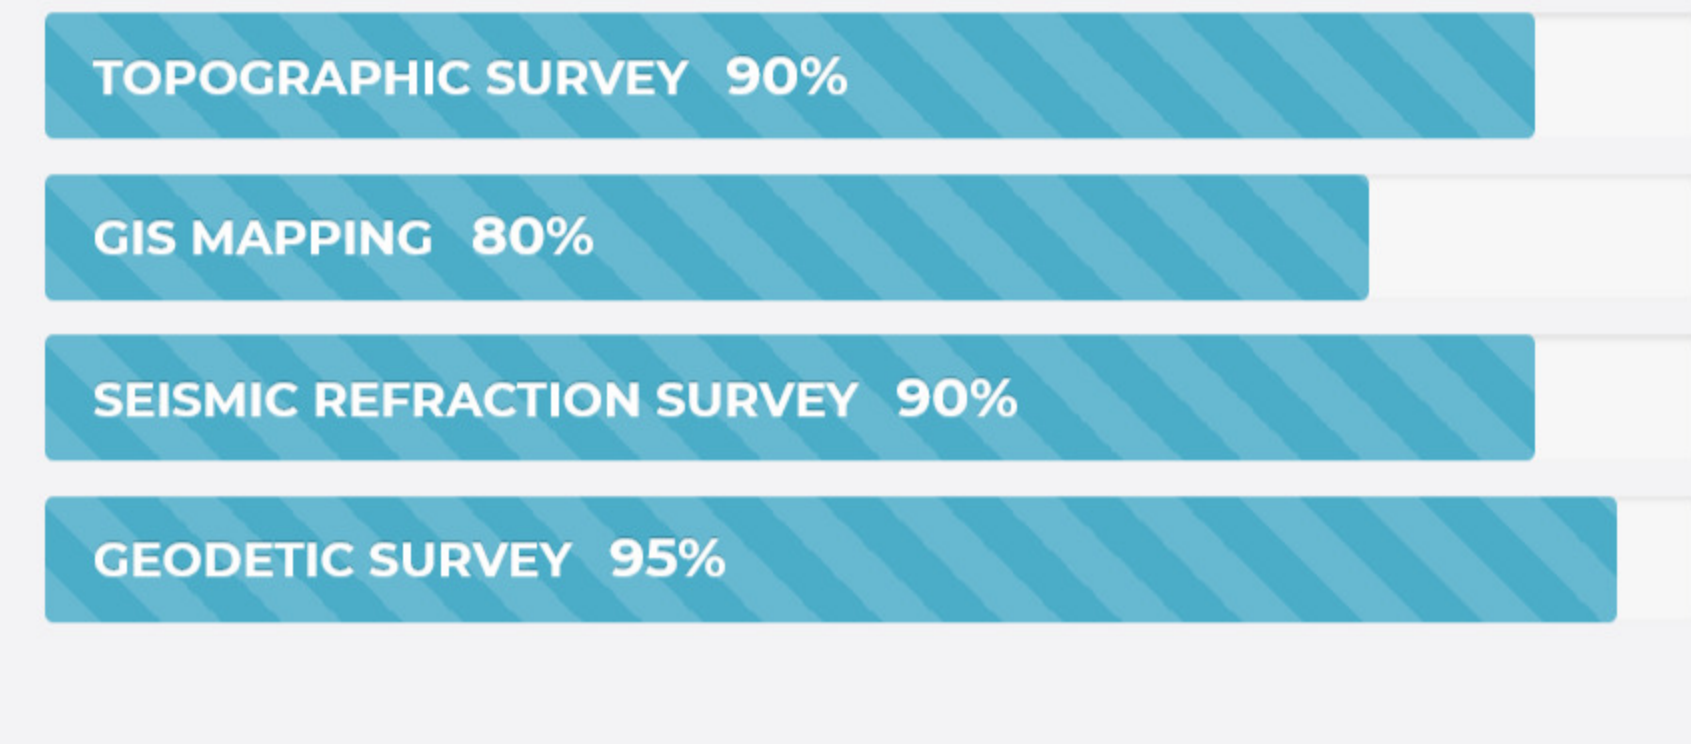

OUR TEAMS

Lorem ipsum dolor sit amet, consectetur adipisicing elit, sed do eiusmod tempor incididunt ut labore et dolore magna aliqua. Ut enim ad minim veniam, quis nostrud nisi utaliquip ex ea commodo consequat. Duis aute irure dolor in reprehenderit in voluptate velit esse cillum dolore eu fugiat nulla pariatur. Excepteur sint occaecat cupidatatnon proident, sunt in culpa qui officia deserunt mollit anim id est laborum.

Emerson Anderson
Human Resources
+1 (987) 1625346
f t in @ s

Gordon Edwards
Chief Executive Officer
+1 (987) 1625346
f t in @ s

Mel Brown
Chief Executive Officer
+1 (987) 1625346
f t in @ s

NEWS

Lorem ipsum dolor sit amet, consectetur adipisicing elit, sed do eiusmod tempor incididunt ut labore et dolore magna aliqua. Ut enim ad minim veniam, quis nostrud nisi utaliquip ex ea commodo consequat. Duis aute irure dolor in reprehenderit in voluptate velit esse cillum dolore eu fugiat nulla pariatur. Excepteur sint occaecat cupidatatnon proident, sunt in culpa qui officia deserunt mollit anim id est laborum.

SMALL BUSINESS TRENDS (DEMO)

Lorem Ipsum. Proin gravida nibh vel velit auctor aliquet. Aenean sollicitudin, lorem quis bibendum auctor, nisi elit consequat ipsum, nec sagittis sem nibh id elit. Duis sed odio sit amet nibh vulputate cursus a sit amet mauris.

[Read more](#)

BUSINESS NEEDS IDEAS (DEMO)

Lorem Ipsum. Proin gravida nibh vel velit auctor aliquet. Aenean sollicitudin, lorem quis bibendum auctor, nisi elit consequat ipsum, nec sagittis sem nibh id elit. Duis sed odio sit amet nibh vulputate cursus a sit amet mauris.

[Read more](#)

SMALL BUSINESS TRENDS (DEMO)

Lorem Ipsum. Proin gravida nibh vel velit auctor aliquet. Aenean sollicitudin, lorem quis bibendum auctor, nisi elit consequat ipsum, nec sagittis sem nibh id elit. Duis sed odio sit amet nibh vulputate cursus a sit amet mauris.

[Read more](#)

BIG IDEAS FOR BUSINESS (DEMO)

Lorem Ipsum. Proin gravida nibh vel velit auctor aliquet. Aenean sollicitudin, lorem quis bibendum auctor, nisi elit consequat ipsum, nec sagittis sem nibh id elit. Duis sed odio sit amet nibh vulputate cursus a sit amet mauris.

[Read more](#)